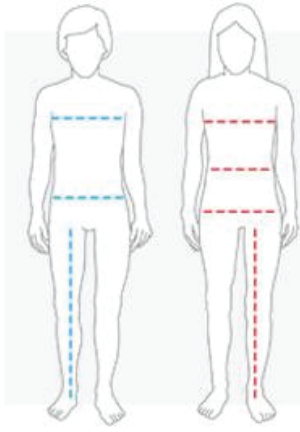

Sailing Trousers (HPX & MPX)

Musto Size	XS	S	M	MB	L	LB	XL	XXL
To Fit Chest	31-33"/79-84cm	34-36"/86-91cm	37-39"/94-99cm	40-42"/102-107cm	40-42"/102-107cm	43-45"/109-114cm	43-45"/109-114cm	46-48"/117-122cm
To Fit Inside Leg	31"/81cm	31"/81cm	31"/81cm	31"/81cm	33"/85cm	33"/85cm	35"/89cm	36"/93cm

Casual Trousers & Shorts

Musto Size	30"	32"	34"	36"	38"	40"	42"	44"
To Fit Waist	30"/76cm	32"/81cm	34"/86cm	36"/91.5cm	38"/96.5cm	40"/101.5cm	42"/106.5cm	44"/112cm
To Fit Regular leg	32"/81cm	32"/81cm	32"/81cm	32"/81cm	32"/81cm	32"/81cm	32"/81cm	32"/81cm
To Fit Long leg	34"/86cm	34"/86cm	34"/86cm	34"/86cm	34"/86cm	34"/86cm	34"/86cm	34"/86cm

Sailing and Swimwear Shorts

Musto Size	S	M	L	XL	XXL
To Fit Waist	30"/76cm	32"/81cm	34"/86cm	36"/91.5cm	38"/96.5cm

Belts

Musto Size	S	M	L	S/M	L/XL	XS/S	M/L	XL/XXL
To Fit Waist	28-32" 71-80cm	32-36" 81-90cm	36-40" 91-101.5cm	30-34" 76-86cm	36-40" 91.5-101.5cm	Under 32"	32-38"	Over 38"

HOW TO MEASURE

CHEST

Place tape under arm and measure around the fullest part of your chest.

WAIST

Measure around your natural waistline.

HIPS

Measure around the fullest part of your bottom at the top of your leg.